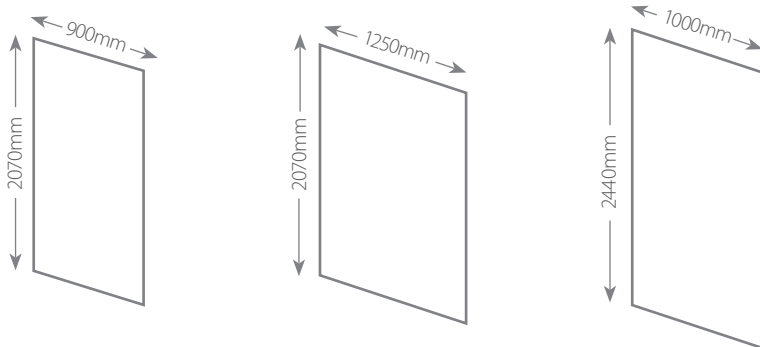

Vistelle Item Numbers

■ = Special Order Colours

	Salt	Tawny	Mist	Eclipse	Blush	Sky
2070mm x 900mm x 4mm	4890448	4890449	4890452	4890450 ■	4890453 ■	4890451 ■
2070mm x 1250mm x 4mm	4890482	4890483	4890486	4890484 ■	4890487 ■	4890485 ■
2440mm x 1000mm x 4mm	4890434 ■	4890435 ■	4890438 ■	4890436 ■	4890440 ■	4890437 ■