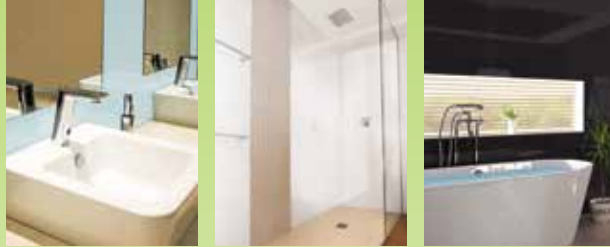

100% Australian Made
100% Australian Owned

VISTELLE®
STYLED BY YOU

DECORATIVE BATHROOM AND WALL PANELS

Other Products in the Vistelle Range:

- Kitchen Splashbacks
- Vanity Splashbacks

AUSTRALIA
HEAD OFFICE

Ph: 1800 347 347
Fax: 07 3217 0295

vistelle.com.au

© Copyright 2014 / Patent Pending

1. Oakmoore Pty Ltd ABN: 13 056 159 570 expressly disclaims any representations or warranties of any kind, whether express or implied, as to the accuracy, currency, completeness and/or the merchantability or fitness for a particular purpose of any information contained in or provided via this documentation and/or any service or product described or promoted in this document. 2. It is the customer's responsibility to thoroughly examine Vistelle by a qualified person, to determine whether it is suitable for the application it was purchased for. 3. The receiver of our products is fully responsible to check and to take into account possible third party's patent rights, as well as the existing laws in the country of installation prior to installing our product. 4. No liability may be derived from these images or statements nor from our free technical advice. 5. Due to the nature of the printing process, the colours depicted in this brochure may vary compared to the actual products' colour. 6. Printed colours and images are to be used as a guide only. 7. Oakmoore Pty Ltd reserves the right to change, add or remove colours and sizes without notice. 8. Vistelle is a registered trademark.

07/14 2/R 0063680

More Choice
From Special Orders

**Order through the
SPECIAL ORDERS Desk**